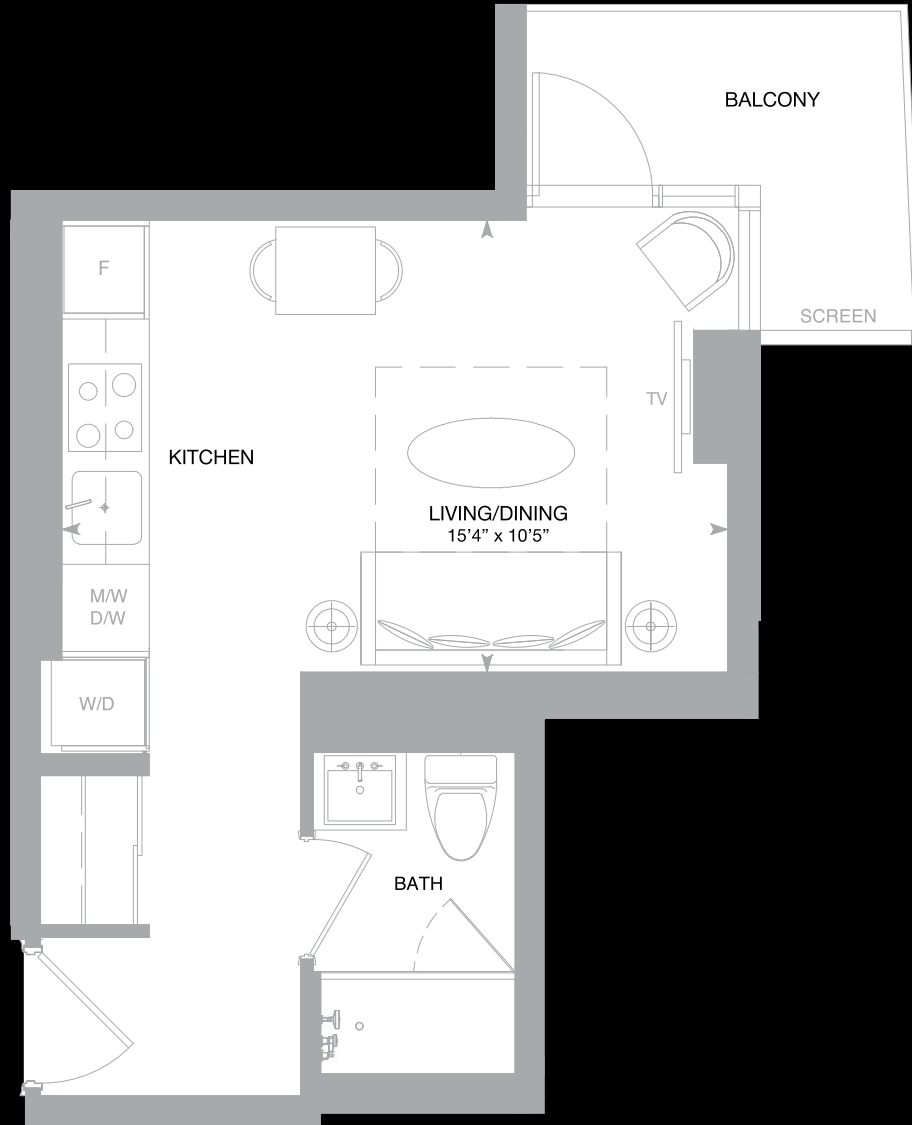

ARABELLA

FLOOR 17/26/35
303 SQ. FT.
BALCONY 47 SQ. FT.

FLOOR 18/27/33
303 SQ. FT.
BALCONY 47 SQ. FT.

FLOORS 10-16 19-25
28-34 37-44
303 SQ. FT.
BALCONY 47 SQ. FT.

STUDIO

Note: All prices, figures, sizes, specifications and information are subject to change without notice. E. & O.E. All areas and stated dimensions are approximate. Actual usable floor space, living area and square footage may vary from stated floor area. All illustrations are artist's concept only. The unit shown may be the reverse of the unit purchased. The purchase price does not include any furniture.