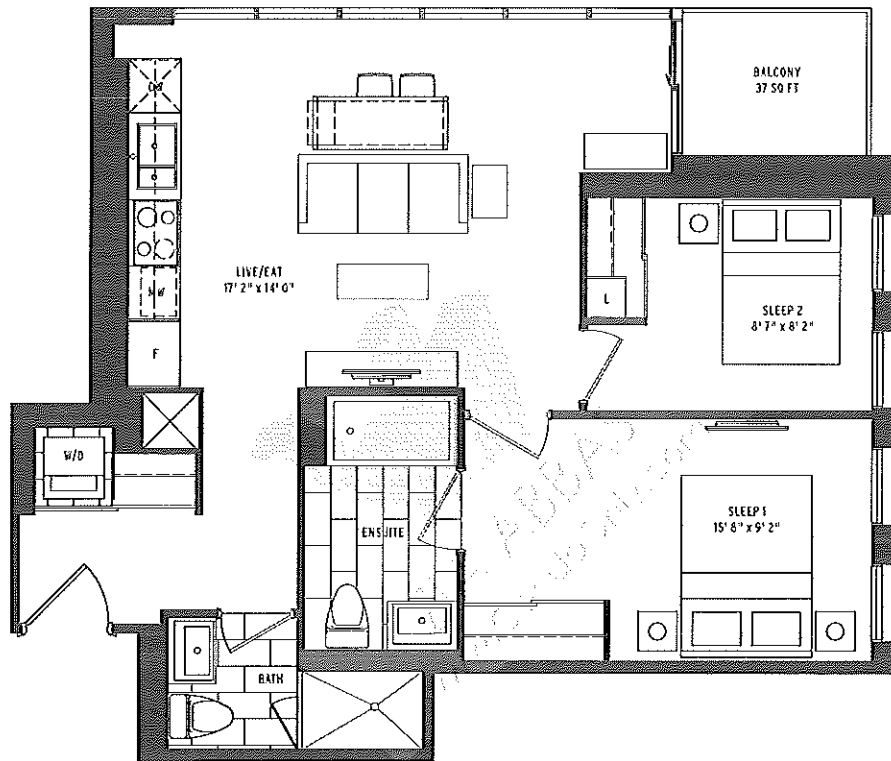

TURBO

- ●●●● 2 BEDROOM
- ●●●● INTERIOR SQ FT: 787
- ●●●● EXTERIOR SQ FT: 37
- ●●●● TOTAL SQ FT: 824